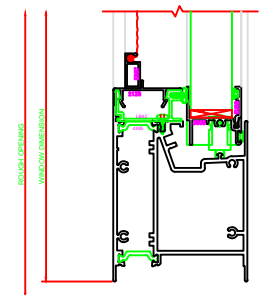

201 SILL
SERIES: 3500

200 SILL
SERIES: 3500